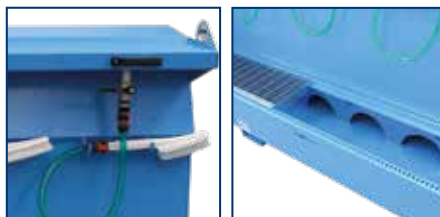

X-BOOT

BASIC WITH DECANTATION

BOOT WASH

X-BOOT

BASIC WITH DECANTATION

The **X-Boot Basic with Decantation** is equipped with 4 washing. The settling system allows you to separate the water from the sludge and make them stay on the bottom of the tank, this is easy to dispose of and ensures a cleaner working site.

100%
water recycling

Water saving
20.000 l/week

Long maintenance
intervals

X-Boot basic with decantation				
Dimensions	mm	L	W	H
		2020	770	1204
Dry Weight	Kg	580		

CEE electric main plug	16A 230V
------------------------	----------